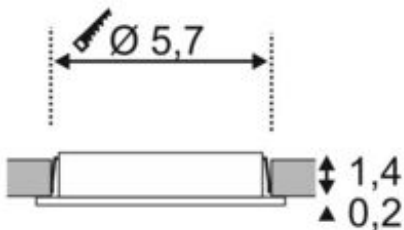

DL 126

recessed fitting, LED, 2700K, round, chrome, 2.8W

Article number	112162
Max. wattage	2.8 Watt
Light distribution type 1	Direct
Feed-in capability	No
Lamp included	No
Installation diameter	5.7 cm
Installation depth	1.4 cm
Height	1.6 cm
Diameter	6.5 cm
Net weight	0.122 kg
Gross weight	0.143 kg
Voltage	12 Volts
Protection class	III
Beam angle	90 Degree
Material	Aluminium/plastic
Colour	chrome
Way of mounting	Ceiling installation
Average lifespan	30000 Hours
Colour temperature	2700 Kelvin
Colour rendering index	80
Luminous flux	160 lm
Energy efficiency class	A++
fastCalcEnabled	No
ranking	200
Catalogue page	BIG WHITE 2017: 489

The DL 126 recessed fitting impresses with its low height and it is therefore ideal for use with low installation depths. The six long-life SMD LEDs with a total power output of 3W ensure that you have the necessary level of illumination. The recessed fitting is available in white, chrome and brushed metal. A suitable 12V direct current power supply is needed for operation. This luminaire contains built-in warm-white LED lamps. EEI: A - A++. The lamps in the luminaire cannot be replaced.