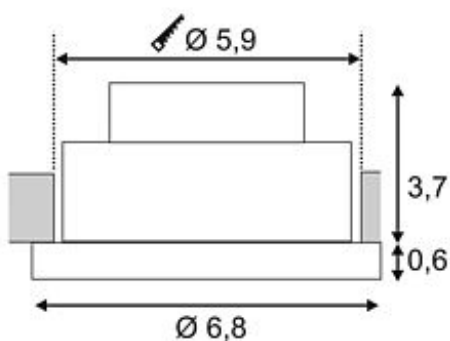

EYEDOWN LED 3x1W downlight

round, alu, warmwhite, 3000K

Article number	111982
Catalogue	BIG WHITE 2015, Page 407
Type of lamp	LED lamp
Lamp	Power LED 1W
Number of light sources	3
Lamp included	Yes
Installation diameter	5.9 cm
Installation depth	3.7 cm
Height	4.3 cm
Diameter	6.8 cm
Net weight	0.142 kg
Gross weight	0.425 kg
Max. wattage	3 Watt
Protection class	III
Beam angle	15 Degree
Material	aluminium
Colour	aluminium
Way of mounting	recessed ceiling mounting
Remark 1	Only suitable for ceilings with a maximum thickness of 30 mm
Remark 2	45 cm connection lead included
Remark 3	Energy labels in your language are available in the Service Area sub point Download
Colour temperature	3000 Kelvin
Colour rendering index	>80
Luminous flux	190 lm
Suitable for lamps from EEC	A
Suitable for lamps up to EEC	A++
Light distribution type 1	direct

Light distribution
type 3

rotationally symmetric

The EYEDOWN 3x1W LED downlight is made from aluminum and is equipped with a glass for protection against splashing water. Rated IP44 it can be used outdoors or in damp areas. To operate the downlight a suitable constant current driver providing 350mA is required. This luminaire contains built-in LED lamps. EEK: A - A++. The lamps cannot be changed in the luminaire.