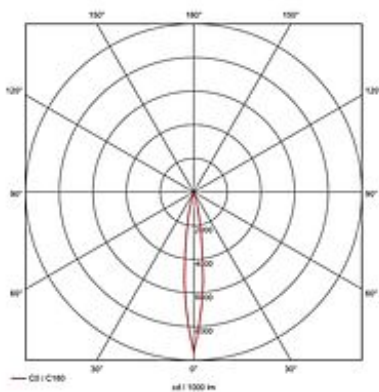

DOME LED downlight

round, silvergrey, 6x 3W LED, white

Article number	111961
Type of lamp	LED lamp
Lamp	Power LED 3W
Number of light sources	6
Lamp included	Yes
Installation diameter	10.8 cm
Installation depth	7.5 cm
Height	6.5 cm
Diameter	13.5 cm
Net weight	0.312 kg
Gross weight	2.193 kg
Max. wattage	18 Watt
Protection class	III
Beam angle	25 Degree
Material	aluminium
Colour	silvergrey
Way of mounting	recessed ceiling mounting
Remark 1	Operate with suitable 700 mA drivers only
Remark 2	Energy labels in your language are available in the Service Area sub point Download
Average lifespan	30000 Hours
Colour temperature	5700 Kelvin
Colour rendering index	>80
Luminous flux	1000 lm
Suitable for lamps from EEC	A
Suitable for lamps up to EEC	A++
Light distribution type 1	direct
Light distribution type 3	rotationally symmetric

The DOME LED downlight combines six powerful and long-lasting diodes with 3W each in a stylish and compact luminaire housing and is available in pure or warmwhite light colour. To operate the downlight an additional constant current driver providing 700mA is required. This luminaire contains built-in LED lamps. EEK: A - A++. The lamps cannot be changed in the luminaire.