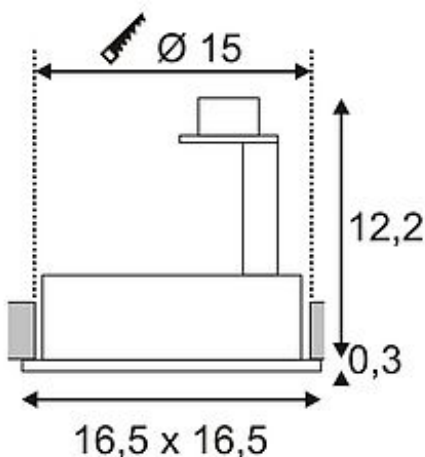

NEW TRIA I ES111 downlight

square, alu-brushed, GU10, max. 75W

Article number	111381
Catalogue	BIG WHITE 2015, Page 457
Type of lamp	Conventional lamp
Lamp	ES111 230V max. 75W
Lampholder / Socket	GU10
Number of light sources	1
Lamp included	No
Installation diameter	15 cm
Installation depth	12.5 cm
Tilt range	30 Degree
Rotation range	360 Degree
Length	16.5 cm
Width	16.5 cm
Net weight	0.392 kg
Gross weight	1.191 kg
Voltage	230 Volt
Max. wattage	75 Watt
Protection class	I
Material	aluminium
Colour	aluminium brushed
Way of mounting	recessed ceiling mounting
Remark 1	Energy labels in your language are available in the Service Area sub point Download
Suitable for lamps from EEC	E
Suitable for lamps up to EEC	A++
Light distribution type 1	direct
Light distribution type 3	rotationally symmetric

The square ES111 version of our NEW TRIA downlight series is available in either matt white or brushed aluminum colour version. The generously chosen rotation and tilt range of the spot guarantees the individual orientation of light, whether your light source of interest is halogen or LED retrofit. NEW TRIA is ready for direct connection to 230V mains supply. This luminaire is compatible with bulbs of the energy classes: E - A++