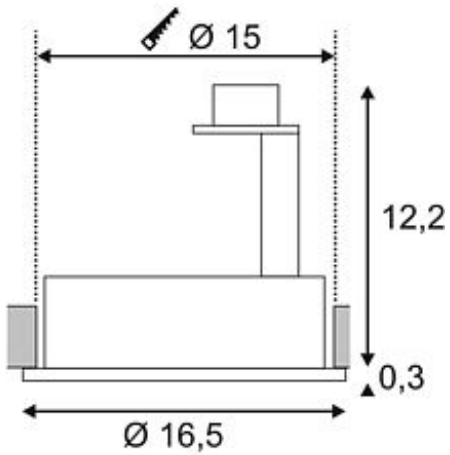

NEW TRIA ES111 downlight

round, alu-brushed, GU10, max. 75W

Article number	111380
Catalogue	BIG WHITE 2015, Page 412
Type of lamp	Conventional lamp
Lamp	ES111 230V max. 75W
Lampholder / Socket	GU10
Number of light sources	1
Lamp included	No
Installation diameter	15 cm
Installation depth	12.5 cm
Tilt range	30 Degree
Rotation range	360 Degree
Diameter	16.5 cm
Net weight	0.33 kg
Gross weight	0.836 kg
Voltage	230 Volt
Max. wattage	75 Watt
Protection class	I
Material	aluminium
Colour	aluminium brushed
Way of mounting	recessed ceiling mounting
Remark 1	Energy labels in your language are available in the Service Area sub point Download
Suitable for lamps from EEC	E
Suitable for lamps up to EEC	A++
Light distribution type 1	direct
Light distribution type 3	rotationally symmetric

The round ES111 version of our NEW TRIA downlight series is available in either matt white or brushed aluminum colour version. The generously chosen rotation and tilt range of the spot guarantees the individual orientation of light, whether your light source of interest is halogen or LED retrofit. NEW TRIA is ready for direct connection to 230V mains supply. This luminaire is compatible with bulbs of the energy classes: E - A++