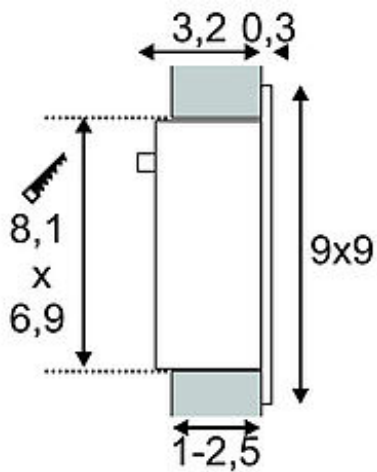

FRAME CURVE LED recessed

square, silvergrey, warmwhite LED

Article number	111292
Catalogue	BIG WHITE 2015, Page 469
Type of lamp	LED lamp
Lamp	Power LED 1W
Number of light sources	1
Lamp included	Yes
Installation length	8.1 cm
Installation width	6.9 cm
Installation depth	4.5 cm
Width	9 cm
Height	9 cm
Depth	3.5 cm
Net weight	0.146 kg
Gross weight	0.175 kg
Max. wattage	1 Watt
Protection class	III
Material	aluminium
Colour	silvergrey
Way of mounting	recessed wall mounting
Remark 1	Suitable flush-mount frame, article nr: 112780 / Suitable fitting box: 112781
Remark 2	30 cm connection lead with plug included
Remark 3	Operate with suitable 350 mA drivers only
Remark 4	Energy labels in your language are available in the Service Area sub point Download
Average lifespan	30000 Hours
Colour temperature	3000 Kelvin
Colour rendering index	>80
Luminous flux	90 lm
Suitable for lamps from EEC	A
Suitable for lamps up to EEC	A++

Light distribution type 1	direct
---------------------------	--------

Light distribution type 3	asymmetric
---------------------------	------------

With our FRAME series we offer you a lighting solution for recessed wall and ceiling installation with minimum space requirements. The LED version is equipped with a high-quality diode and available in either pure white, warmwhite or blue light colour. A suitable driver providing 350mA is required for operation. The optional accessory includes a connector strip for simplified wiring in addition to the mounting box and flush-mount frame. This luminaire contains built-in LED lamps. EEK: A - A++. The lamps cannot be changed in the luminaire.