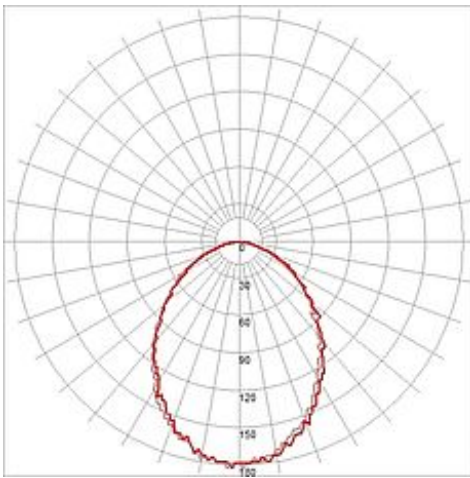

FRAME BASIC LED recessed

square, silvergrey, neutral white LED

Article number	111260
Catalogue	BIG WHITE 2015, Page 469
Type of lamp	LED lamp
Lamp	Power LED 1W
Number of light sources	1
Lamp included	Yes
Installation length	7.5 cm
Installation width	7.5 cm
Installation depth	6.6 cm
Width	9 cm
Height	9 cm
Depth	6 cm
Net weight	0.236 kg
Gross weight	0.346 kg
Max. wattage	1 Watt
Protection class	III
Material	aluminium / glass
Colour	silvergrey
Way of mounting	recessed ceiling mounting / recessed wall mounting
Remark 1	Suitable flush-mount frame, article nr: 112780 / Suitable fitting box: 112781
Remark 2	45 cm connection lead included
Remark 3	Operate with suitable 350 mA drivers only
Remark 4	Energy labels in your language are available in the Service Area sub point Download
Average lifespan	30000 Hours
Colour temperature	4000 Kelvin
Colour rendering index	>80
Luminous flux	110 lm
Suitable for lamps from EEC	A

Suitable for lamps up to EEC A++

Light distribution type 1	direct
---------------------------	--------

Light distribution type 3	rotationally symmetric
---------------------------	------------------------