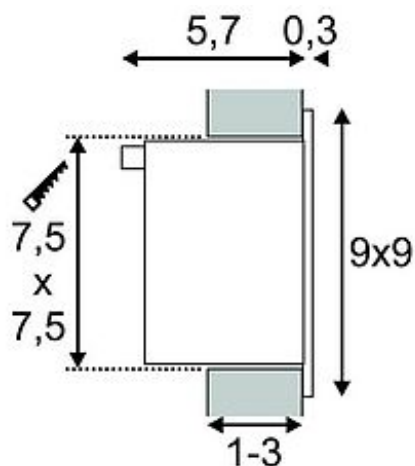

FRAME BASIC LED recessed

square, silvergrey, neutral white LED

Article number	111260
Catalogue	BIG WHITE 2015, Page 469
Type of lamp	LED lamp
Lamp	Power LED 1W
Number of light sources	1
Lamp included	Yes
Installation length	7.5 cm
Installation width	7.5 cm
Installation depth	6.6 cm
Width	9 cm
Height	9 cm
Depth	6 cm
Net weight	0.236 kg
Gross weight	0.346 kg
Max. wattage	1 Watt
Protection class	III
Material	aluminium / glass
Colour	silvergrey
Way of mounting	recessed ceiling mounting / recessed wall mounting
Remark 1	Suitable flush-mount frame, article nr: 112780 / Suitable fitting box: 112781
Remark 2	45 cm connection lead included
Remark 3	Operate with suitable 350 mA drivers only
Remark 4	Energy labels in your language are available in the Service Area sub point Download
Average lifespan	30000 Hours
Colour temperature	4000 Kelvin
Colour rendering index	>80
Luminous flux	110 lm
Suitable for lamps from EEC	A

Suitable for lamps up to EEC A++

Light distribution type 1	direct
---------------------------	--------

Light distribution type 3	rotationally symmetric
---------------------------	------------------------

With our FRAME series we offer you a lighting solution for recessed wall and ceiling installation with minimum space requirements. The LED version is equipped with a high-quality diode and available in either pure or warmwhite light colour. A suitable driver providing 350mA is required for operation. The optional accessory includes a connector strip for simplified wiring in addition to the mounting box and flush-mount frame. This luminaire contains built-in LED lamps. EEK: A - A++. The lamps cannot be changed in the luminaire.