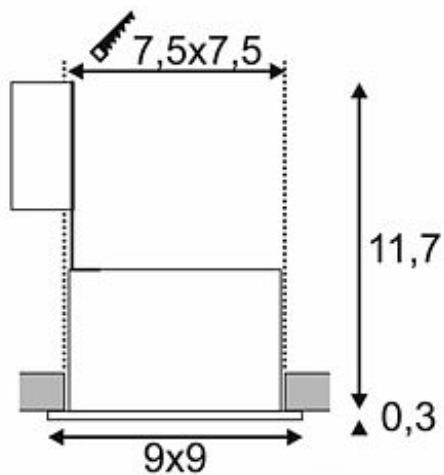

FRAME BASIC MR16 recessed

square, silvergrey, max. 50W

Article number	111222
Catalogue	BIG WHITE 2015, Page 467
Type of lamp	Conventional lamp
Lamp	MR16 12V max. 50W
Lampholder / Socket	GU5,3
Number of light sources	1
Lamp included	No
Installation length	7.5 cm
Installation width	7.5 cm
Installation depth	13 cm
Width	9 cm
Height	9 cm
Depth	12 cm
Net weight	0.24 kg
Gross weight	0.103 kg
Voltage	12 Volt
Max. wattage	50 Watt
Protection class	III
Material	aluminium
Colour	silvergrey
Way of mounting	recessed ceiling mounting / recessed wall mounting
Remark 1	Suitable for cavity walls and suspended ceilings
Remark 2	Not suitable for the use of cool-beam lamps
Remark 3	Energy labels in your language are available in the Service Area sub point Download
Suitable for lamps from EEC	C
Suitable for lamps up to EEC	A+
Light distribution type 1	direct
Light distribution type 3	rotationally symmetric

With our FRAME series we offer you a lighting solution for recessed wall and ceiling installation with minimum space requirements. Already prepared for MR16 halogen lamps, a matching transformer with 12V AC voltage is needed for operation. This luminaire is compatible with bulbs of the energy classes: C - A+