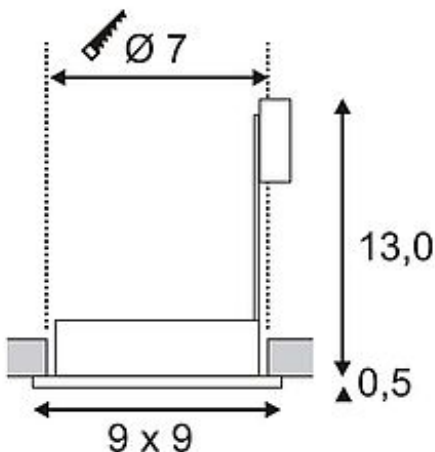

DOLIX OUT GU10 SQUARE downlight

square, titanium, max. 35W

Article number	111147
Catalogue	BIG WHITE 2015, Page 438
Type of lamp	Conventional lamp
Lamp	GU10 230V max. 35W
Lampholder / Socket	GU10
Number of light sources	1
Lamp included	No
Installation diameter	7 cm
Installation depth	13 cm
Length	9 cm
Width	9 cm
Net weight	0.375 kg
Gross weight	0.424 kg
Voltage	230 Volt
Max. wattage	35 Watt
Protection class	I
Material	aluminium / glass
Colour	titanium
Way of mounting	recessed ceiling mounting
Remark 1	Frosted glass
Remark 2	Energy labels in your language are available in the Service Area sub point Download
Suitable for lamps from EEC	E
Suitable for lamps up to EEC	A++
Light distribution type 1	direct
Light distribution type 3	rotationally symmetric

The DOLIX high-voltage recessed ring is made from aluminum and is equipped with a glass for protection against splashing water. Rated IP44 it can be used outdoors or in damp areas. Thanks to the already incorporated GU10 high-voltage lampholder DOLIX is ready for direct connection to 230V mains supply. This luminaire is compatible with bulbs of the energy classes: E - A++