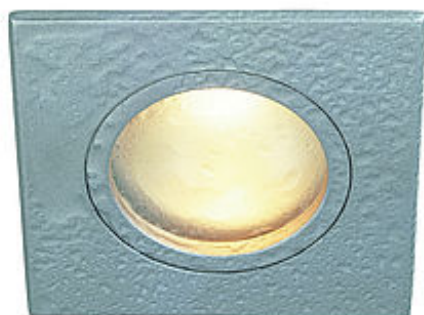

DOLIX OUT MR16 SQUARE downlight

silvergrey, max. 35W

Article number	111128
Catalogue	BIG WHITE 2015, Page 438
Type of lamp	Conventional lamp
Lamp	MR16 12V max. 35W
Lampholder / Socket	G5,3
Number of light sources	1
Lamp included	No
Installation diameter	7 cm
Installation depth	13 cm
Length	8.9 cm
Width	8.9 cm
Net weight	0.331 kg
Gross weight	0.371 kg
Voltage	12 Volt
Max. wattage	35 Watt
Protection class	III
Material	aluminium / glass
Colour	silvergrey
Way of mounting	recessed ceiling mounting
Remark 1	Not suitable for the use of cool-beam lamps
Remark 2	Energy labels in your language are available in the Service Area sub point Download
Suitable for lamps from EEC	C
Suitable for lamps up to EEC	A+
Light distribution type 1	direct
Light distribution type 3	rotationally symmetric

The DOLIX low-voltage recessed ring is made from aluminum and is equipped with a glass for protection against splashing water. Rated IP65 it can be used outdoors or in damp areas. To operate the downlight a matching transformer for low-voltage halogen lamps is required. This luminaire is compatible with bulbs of the energy classes: C - A+