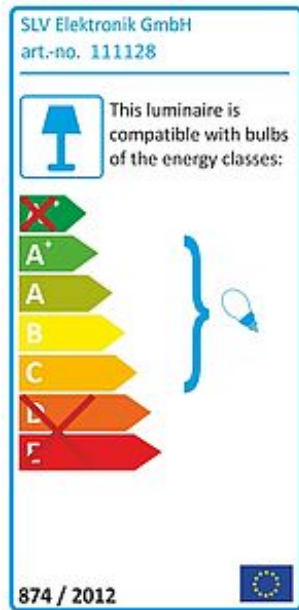

DOLIX OUT MR16 SQUARE downlight

silvergrey, max. 35W

Article number	111128
Catalogue	BIG WHITE 2015, Page 438
Type of lamp	Conventional lamp
Lamp	MR16 12V max. 35W
Lampholder / Socket	G5,3
Number of light sources	1
Lamp included	No
Installation diameter	7 cm
Installation depth	13 cm
Length	8.9 cm
Width	8.9 cm
Net weight	0.331 kg
Gross weight	0.371 kg
Voltage	12 Volt
Max. wattage	35 Watt
Protection class	III
Material	aluminium / glass
Colour	silvergrey
Way of mounting	recessed ceiling mounting
Remark 1	Not suitable for the use of cool-beam lamps
Remark 2	Energy labels in your language are available in the Service Area sub point Download
Suitable for lamps from EEC	C
Suitable for lamps up to EEC	A+
Light distribution type 1	direct
Light distribution type 3	rotationally symmetric

The DOLIX low-voltage recessed ring is made from aluminum and is equipped with a glass for protection against splashing water. Rated IP65 it can be used outdoors or in damp areas. To operate the downlight a matching transformer for low-voltage halogen lamps is required. This luminaire is compatible with bulbs of the energy classes: C - A+