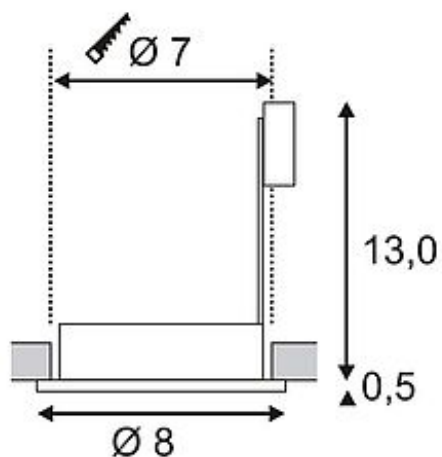

DOLIX OUT GU10 downlight

round, silvergrey, max. 35W

Article number	111024
Catalogue	BIG WHITE 2015, Page 401
Type of lamp	Conventional lamp
Lamp	GU10 230V max. 35W
Lampholder / Socket	GU10
Number of light sources	1
Lamp included	No
Installation diameter	7 cm
Installation depth	13 cm
Diameter	8 cm
Net weight	0.328 kg
Gross weight	0.374 kg
Voltage	230 Volt
Max. wattage	35 Watt
Protection class	I
Material	aluminium / glass
Colour	silvergrey
Way of mounting	recessed ceiling mounting
Remark 1	Frosted glass
Remark 2	Energy labels in your language are available in the Service Area sub point Download
Suitable for lamps from EEC	E
Suitable for lamps up to EEC	A++
Light distribution type 1	direct
Light distribution type 3	rotationally symmetric

The DOLIX high-voltage recessed ring is made from aluminum and is equipped with a glass for protection against splashing water. Rated IP44 it can be used outdoors or in damp areas. Thanks to the already incorporated GU10 high-voltage lampholder DOLIX is ready for direct connection to 230V mains supply. This luminaire is compatible with bulbs of the energy classes: E - A++