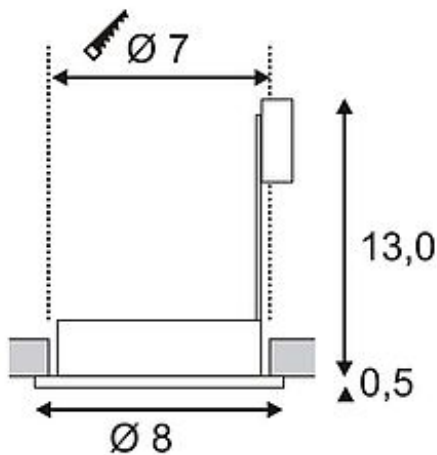

DOLIX OUT GU10 downlight

round, chrome, max. 35W

Article number	111022
Catalogue	BIG WHITE 2015, Page 401
Type of lamp	Conventional lamp
Lamp	GU10 230V max. 35W
Lampholder / Socket	GU10
Number of light sources	1
Lamp included	No
Installation diameter	7 cm
Installation depth	13 cm
Diameter	8 cm
Net weight	0.332 kg
Gross weight	0.198 kg
Voltage	230 Volt
Max. wattage	35 Watt
Protection class	I
Material	aluminium / glass
Colour	chrome
Way of mounting	recessed ceiling mounting
Remark 1	Frosted glass
Remark 2	Energy labels in your language are available in the Service Area sub point Download
Suitable for lamps from EEC	E
Suitable for lamps up to EEC	A++
Light distribution type 1	direct
Light distribution type 3	rotationally symmetric

The DOLIX high-voltage recessed ring is made from aluminum and is equipped with a glass for protection against splashing water. Rated IP44 it can be used outdoors or in damp areas. Thanks to the already incorporated GU10 high-voltage lampholder DOLIX is ready for direct connection to 230V mains supply. This luminaire is compatible with bulbs of the energy classes: E - A++