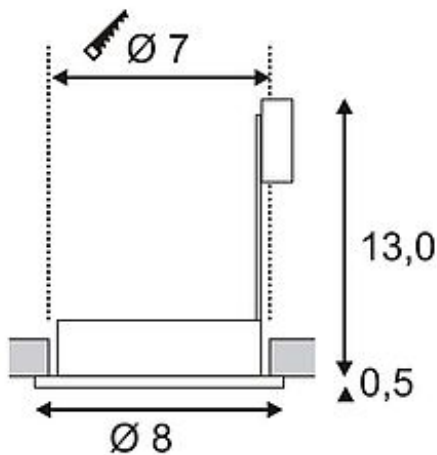

DOLIX OUT GU10 downlight

round, white, max. 35W

Article number	111021
Catalogue	BIG WHITE 2015, Page 401
Type of lamp	Conventional lamp
Lamp	GU10 230V max. 35W
Lampholder / Socket	GU10
Number of light sources	1
Lamp included	No
Installation diameter	7 cm
Installation depth	13 cm
Diameter	8 cm
Net weight	0.332 kg
Gross weight	0.197 kg
Voltage	230 Volt
Max. wattage	35 Watt
Protection class	I
Material	aluminium / glass
Colour	white
Way of mounting	recessed ceiling mounting
Remark 1	Frosted glass
Remark 2	Energy labels in your language are available in the Service Area sub point Download
Suitable for lamps from EEC	E
Suitable for lamps up to EEC	A++
Light distribution type 1	direct
Light distribution type 3	rotationally symmetric

The DOLIX high-voltage recessed ring is made from aluminum and is equipped with a glass for protection against splashing water. Rated IP44 it can be used outdoors or in damp areas. Thanks to the already incorporated GU10 high-voltage lampholder DOLIX is ready for direct connection to 230V mains supply. This luminaire is compatible with bulbs of the energy classes: E - A++