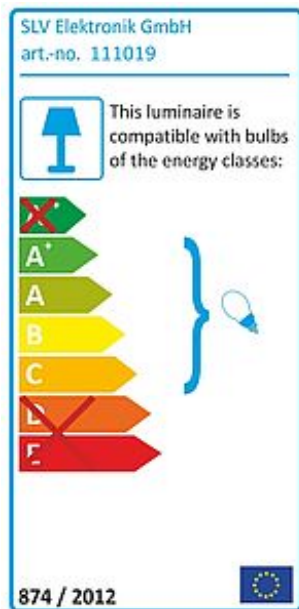

OUT 65 downlight

round, silvergrey, MR16, max. 35W

Article number	111019
Catalogue	BIG WHITE 2015, Page 656
Type of lamp	Conventional lamp
Lamp	MR16 12V max. 35W
Lampholder / Socket	GX5,3
Number of light sources	1
Lamp included	No
Installation diameter	7.2 cm
Installation depth	11.5 cm
Height	12 cm
Diameter	8.4 cm
Net weight	0.17 kg
Gross weight	0.199 kg
Voltage	12 Volt
Max. wattage	35 Watt
Protection class	III
Material	aluminium / glass
Colour	silvergrey
Way of mounting	recessed ceiling mounting
Remark 1	Frosted glass
Remark 2	Energy labels in your language are available in the Service Area sub point Download
Suitable for lamps from EEC	C
Suitable for lamps up to EEC	A+
Light distribution type 1	direct
Light distribution type 3	rotationally symmetric

The OUT65 low-voltage recessed ring is made from aluminum and is equipped with a glass for protection against splashing water. Rated IP65 it can be used outdoors or in damp areas. To operate the downlight a matching transformer for low-voltage halogen lamps is required. This luminaire is compatible with bulbs of the energy classes: C - A+