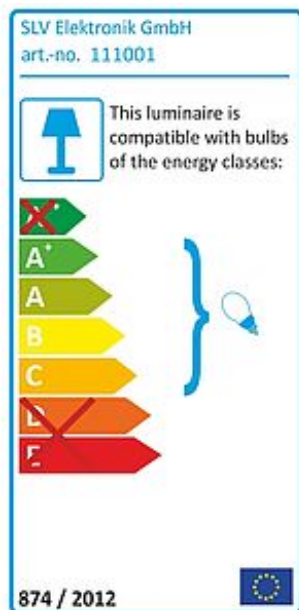

## DOLIX OUT MR16 downlight

round, white, max. 35W

Article number	111001
Catalogue	BIG WHITE 2015, Page 400
Type of lamp	Conventional lamp
Lamp	MR16 12V max. 35W
Lampholder / Socket	GX5,3
Number of light sources	1
Lamp included	No
Installation diameter	7 cm
Installation depth	13 cm
Diameter	8 cm
Net weight	0.29 kg
Gross weight	0.325 kg
Voltage	12 Volt
Max. wattage	35 Watt
Protection class	III
Material	aluminium / glass
Colour	white
Way of mounting	recessed ceiling mounting
Remark 1	Not suitable for the use of cool-beam lamps
Remark 2	Energy labels in your language are available in the Service Area sub point Download
Suitable for lamps from EEC	C
Suitable for lamps up to EEC	A+
Light distribution type 1	direct
Light distribution type 3	rotationally symmetric

The DOLIX low-voltage recessed ring is made from aluminum and is equipped with a glass for protection against splashing water. Rated IP65 it can be used outdoors or in damp areas. To operate the downlight a matching transformer for low-voltage halogen lamps is required. This luminaire is compatible with bulbs of the energy classes: C - A+