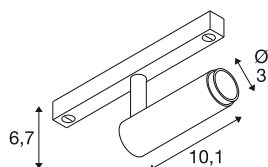

## GRIP! S

**48V spot, deep & recessed track, cylindrical, 2000-3000K, 9.8 Watt, DALI, Dim-to-Warm, 29°, bronze / black**

GRIP! combines modern design and high quality lighting technology - now available in a recessed version for the SLV 48V track system. The GRIP! S 48V DALI spots impress with precise light control, minimalist design and aesthetic colour variants. Compatible with both the 48V mounting track and the 48V recessed track, they are ideal for discreet integration into architecturally sophisticated ceiling designs. All GRIP! Spots are supplied with a honey-comb grid as standard - for glare-free light and optimum visual comfort. Available in three light colours: 2,700 K, 3,000 K or dim-to-warm 2,000-3,000 K and in the housing colours bronze, gold, black and white, the spots offer a wide range of design options. For even more individuality, they can be combined with separately available decorative rings in contemporary colours. Integrated DALI control ensures professional lighting control in any environment. GRIP! - The decorative 48V spot for sophisticated lighting with style.

## TECHNICAL DATA

Item no.	1009034
Number of different light outlets	1
IP Code	IP20
Impact resistance class	IK 02
Impact resistance	0.2 Joule
Assembly details	Ceiling
Dimmable	Yes
Dimming technology	DALI
Primary nominal voltage	48DC
Secondary power / voltage	250 mA
Safety class	III
Wattage	9.8 W
Minimum ambient temperature	0 °C
Maximum ambient temperature	35 °C
Lumen	350 lm
Colour temperature	2000-3000 Kelvin
Beam angle	29 °
Color	bronze/black
CRI	90
UGR ≤	25
Service life	50000 h
Risk Group	1

## Accessories

1008489	GRIP! S , decorative ring, black
1008488	GRIP! S , decorative ring, white
1008490	GRIP! S , decorative ring, nickel
1008491	GRIP! S , decorative ring, gold

Length	18 cm
Width	3 cm
Height	6.7 cm
Net weight	0.12 kg
Gross weight	0.162 kg