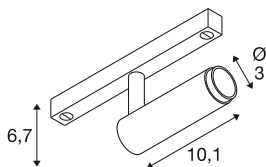

GRIP! S

48V spot, deep & recessed track, cylindrical, 3000K, 9.8 Watt, DALI, 29°, bronze / black

GRIP! combines modern design and high quality lighting technology - now available in a recessed version for the SLV 48V track system. The GRIP! S 48V DALI spots impress with precise light control, minimalist design and aesthetic colour variants. Compatible with both the 48V mounting track and the 48V recessed track, they are ideal for discreet integration into architecturally sophisticated ceiling designs. All GRIP! Spots are supplied with a honeycomb grid as standard - for glare-free light and optimum visual comfort. Available in three light colours: 2,700 K, 3,000 K or dim-to-warm 2,000-3,000 K and in the housing colours bronze, gold, black and white, the spots offer a wide range of design options. For even more individuality, they can be combined with separately available decorative rings in contemporary colours. Integrated DALI control ensures professional lighting control in any environment. GRIP! - The decorative 48V spot for sophisticated lighting with style.

TECHNICAL DATA

| | |
|-----------------------------------|--------------|
| Item no. | 1009029 |
| Number of different light outlets | 1 |
| IP Code | IP20 |
| Impact resistance class | IK 02 |
| Impact resistance | 0.2 Joule |
| Assembly details | Ceiling |
| Dimmable | Yes |
| Dimming technology | DALI |
| Primary nominal voltage | 48DC |
| Secondary power / voltage | 250 mA |
| Safety class | III |
| Wattage | 9.8 W |
| Minimum ambient temperature | 0 °C |
| Maximum ambient temperature | 35 °C |
| Lumen | 620 lm |
| Colour temperature | 3000 Kelvin |
| Beam angle | 29 ° |
| Color | bronze/black |
| CRI | 90 |
| UGR ≤ | 25 |
| Service life | 50000 h |
| Risk Group | 1 |

| | |
|--------------|----------|
| Length | 18 cm |
| Width | 3 cm |
| Height | 6.7 cm |
| Net weight | 0.12 kg |
| Gross weight | 0.162 kg |