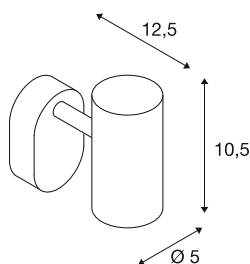

NOBLO®

wall and ceiling-mounted light, single, round, 2700K, 6W, PHASE, 32°, white

Discover the technical upgrade of the NOBLO® spotlights, which impress with their slimline design. The rotating and swivelling spotlights are ideal for both wall and ceiling mounting. With two timeless housing colours and one, two or three light outlets, they can be used flexibly. The NOBLO® spotlights are available with 2700K, 3000K or as a dim-to-warm version for customised lighting design. Additional visual accents can be created with the separately available decorative rings.

TECHNICAL DATA

Item no.	1008715
Number of different light outlets	1
IP Code	IP20
Assembly	Surface
Dimmable	Yes
Dimming technology	trailing edge
Primary nominal voltage	220-240V ~50/60 Hz
Secondary power / voltage	150
Safety class	I
Wattage	6 W
Minimum ambient temperature	-20 °C
Maximum ambient temperature	40 °C
Number of luminaires at LS B16A	224
Number of luminaires at LS C16A	266
Level of inrush current	5 A
Duration of inrush current	100 µs
Lumen	740 lm
Colour temperature	2700 Kelvin
Color	white
CRI	90
Service life	50000 h
Risk Group	1

Length	9 cm
Width	10.5 cm
Height	12.7 cm
Net weight	0.31 kg
Gross weight	0.42 kg

Accessories

1008484	NOBLO® , decorative ring, gold
1008487	NOBLO® , decorative ring, bronze
1008486	NOBLO® , decorative ring, copper
1008483	NOBLO® , decorative ring, white
1008482	NOBLO® , decorative ring, black
1008485	NOBLO® , decorative ring, grey