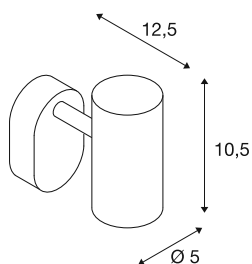

TECHNICAL DATA

Item no.	1008709
Number of different light outlets	1
IP Code	IP20
Assembly	Surface
Dimmable	Yes
Dimming technology	trailing edge
Primary nominal voltage	220-240V ~50/60 Hz
Secondary power / voltage	150
Safety class	I
Wattage	6 W
Minimum ambient temperature	-20 °C
Maximum ambient temperature	40 °C
Number of luminaires at LS B16A	224
Number of luminaires at LS C16A	266
Level of inrush current	5 A
Duration of inrush current	100 µs
Lumen	750 lm
Colour temperature	3000 Kelvin
Color	white
CRI	90
Service life	50000 h
Risk Group	1

Length	9 cm
Width	10.5 cm
Height	12.7 cm
Net weight	0.31 kg
Gross weight	0.42 kg

Accessories

1008484	NOBLO® , decorative ring, gold
1008487	NOBLO® , decorative ring, bronze
1008486	NOBLO® , decorative ring, copper
1008483	NOBLO® , decorative ring, white
1008482	NOBLO® , decorative ring, black
1008485	NOBLO® , decorative ring, grey