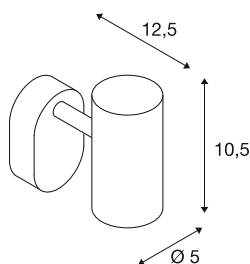

## TECHNICAL DATA

Item no.	1008706
Number of different light outlets	1
IP Code	IP20
Assembly	Surface
Dimmable	Yes
Dimming technology	trailing edge
Primary nominal voltage	220-240V ~50/60 Hz
Secondary power / voltage	350
Safety class	I
Wattage	8 W
Minimum ambient temperature	-20 °C
Maximum ambient temperature	40 °C
Number of luminaires at LS B16A	224
Number of luminaires at LS C16A	266
Level of inrush current	5 A
Duration of inrush current	100 µs
Lumen	10-450 lm
Colour temperature	2000-3000 Kelvin
Color	black
CRI	90
Service life	40000 h
Risk Group	1

<b>Length</b>	9 cm
<b>Width</b>	10.5 cm
<b>Height</b>	12.7 cm
<b>Net weight</b>	0.31 kg
<b>Gross weight</b>	0.42 kg