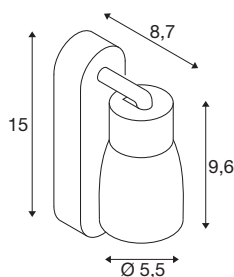

TECHNICAL DATA

Item no.	1008307
Socket	GU10
Number of sockets	1
Tilt range	90 °
Horizontal rotation range	350 °
IP Code	IP20
Impact resistance class	IK 02
Assembly	Surface
Primary nominal voltage	220-240V ~50/60 Hz
Safety class	I
Wattage	6 W
Minimum ambient temperature	-20 °C
Maximum ambient temperature	45 °C
Color	gray/gray
Length	15 cm
Height	13.8 cm
Depth	5.5 cm
Net weight	0.21 kg
Gross weight	0.4 kg