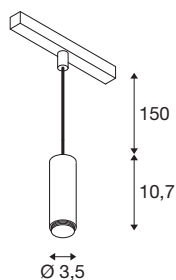

TECHNICAL DATA

Item no.	1007749
Number of different light outlets	1
IP Code	IP20
Impact resistance class	IK 02
Impact resistance	0.2 Joule
Assembly details	Track,Track Ceiling
Dimmable	Yes
Dimming technology	DALI 2
Primary nominal voltage	48V
Secondary power / voltage	200 mA
Safety class	III
Wattage	8 W
Minimum ambient temperature	0 °C
Maximum ambient temperature	35 °C
Network rated standby power	0.5 W
Lumen	700 lm
Colour temperature	3000 Kelvin
Beam angle	40 °
Color	black
CRI	90
LXXBXX data	L80B50
Service life	50000 h

Risk Group	1
Height	10.7 cm
Diameter	3.45 cm
Pendant length	150 cm
Net weight	0.234 kg
Gross weight	0.25 kg

1007542	LALU® PLATE 15 , Lampshade, Mix&Match, H:1.5 cm, bronze
1007532	LALU® CONE 15 , Lamp- shade, Mix&Match, H:17 cm, black
1007544	LALU® PLATE 15 , Lampshade, Mix&Match, H:1.5 cm, black
1007545	LALU® PLATE 22 , Lampshade, Mix&Match, H:1.5 cm, bronze