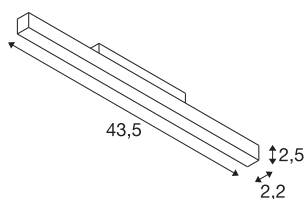

IN-LINE 44

48V spot, Darklight Reflector, DALI, white, 14 W, 1250 lm, 4000 K, CRI 90, 35°

Simple linear lights for a particularly elegant look. The IN-LINE linear luminaires form a unit in the 48V track system that only brings out the best: High-quality light in various lumen levels, lengths and colour temperatures, now also in 4,000 K. To integrate ambient lighting into modern interior design, there is a choice between fixed and swivelling versions as well as opal optics or darklight reflectors, which ensure perfect glare control and create a pleasant room atmosphere.

TECHNICAL DATA

Item no.	1006638
Number of different light outlets	1
IP Code	IP20
Impact resistance class	IK 02
Impact resistance	0.2 Joule
Dimmable	Yes
Dimming technology	DALI
Primary nominal voltage	48DC
Secondary power / voltage	350 mA
Safety class	III
Wattage	14 W
Minimum ambient temperature	-20 °C
Maximum ambient temperature	35 °C
Lumen	1250 lm
Colour temperature	4000 Kelvin
Beam angle	35 °
Color	white/white
CRI	90
UGR ≤	16
Service life	50000 h
Risk Group	1
Length	43.5 cm

Light Source

2093258	
---------	---

Width	2.2 cm
Height	2.5 cm
Net weight	0.301 kg
Gross weight	0.368 kg
BIG WHITE Page	525