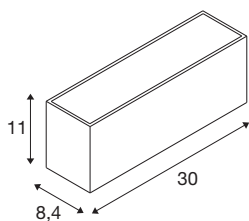

SITRA L WL UP/DOWN

LED outdoor wall-mounted light, white, CCT switch
3000/4000 K

Simultaneously elegant and modern, the SLV SITRA lighting family offers delightfully atmospheric lighting in any outdoor area. The white SITRA CUBE L UP/DOWN wall light, in particular, blends in seamlessly with its architectural surroundings. This allows the light to offer an indirect lighting atmosphere that adds interest to any façade. And thanks to its robust aluminium design and an IP65 rating, the SITRA CUBE L UP/DOWN wall light is durable and features optimal protection. This integrated LED light offers 24 watts, 2800 lumen and a light colour of 3000 or 4000 kelvin that can be configured via the CCT switch. Installation to a 230V power supply is incredibly straightforward. Experience light with SLV – your reliable partner for all kinds of outdoor lights for 40 years.

TECHNICAL DATA

Item no.	1005156
Number of different light outlets	2
IP Code	IP65
Impact resistance class	IK 05
Impact resistance	0.7 Joule
Primary nominal voltage	220-240V ~50/60 Hz
Secondary power / voltage	600 mA
Safety class	I
Wattage	24 W
Minimum ambient temperature	-20 °C
Maximum ambient temperature	40 °C
Number of luminaires at LS B16A	7
Number of luminaires at LS C16A	14
Level of inrush current	15 A
Duration of inrush current	300 µs
Lumen	1400/1530 lm
Colour temperature	3000/4000 Kelvin
Beam angle	105 °
Color	white
CRI	80
Service life	50000 h
Risk Group	1

Light Source

916469	
916472	

Width	30 cm
Height	11 cm
Depth	8.4 cm
Net weight	1.701 kg
Gross weight	1.935 kg
BIG WHITE Page	879