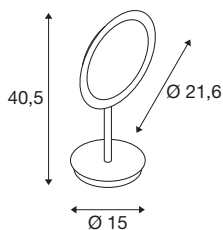

MAGANDA TL

Indoor LED table lamp chrome CCT switch
2700/3000/4000K

The indoor LED table lamp MAGANDA TL with 3x optical magnification is now available with CCT switch.; With this bathroom light, you can therefore set three lighting temperatures (2700/3000/4000 Kelvin). The MAGANDA TL is made of steel and is available in the colour chrome.; With an expected lifespan of 50,000 hours, this indoor LED table lamp, with an IP rating of IP44, is sustainable and low maintenance.

TECHNICAL DATA

Item no.:	1004970
Primary nominal voltage	100-240V ~50/60Hz mA/V
Secondary power / secondary voltage	12 mA/V
Height	40.5 cm
Diameter	21.6 cm
Net weight	1.117 kg
Gross weight	1.728 kg
IP Code	IP 44
Safety class	II
Impact resistance class	IK02
Assembly	Mobile
Wattage	4.8 W
Lumen	45 / 48 / 51 lm
Colour temperature	2700/3000/4000 Kelvin
Beam angle	115 °
Color	chrome
CRI	>90
Binning	5
LXXBXX data	70/50
Service life	50000 h
BIG WHITE Page	72