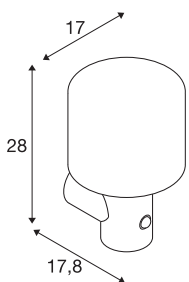

TECHNICAL DATA

Item no.:	1004679
Primary nominal voltage	100-240V ~50/60Hz mA/V
Secondary power / secondary voltage	500 mA/V
Height	28.5 cm
Diameter	17.0 cm
Depth	17.8 cm
Net weight	2.323 kg
Gross weight	3.306 kg
IP Code	IP 65
Safety class	I
Impact resistance class	IK02
Impact resistance	0,20000000000000001 Joule
Assembly	Surface
Assembly details	Wall
Wattage	9.6 W
Lumen	560 / 600 lm
Colour temperature	3000/4000 Kelvin
Color	anthracite
CRI	>80
Minimum ambient temperature	-20 °C
Maximum ambient temperature	45 °C
BIG WHITE Page	650