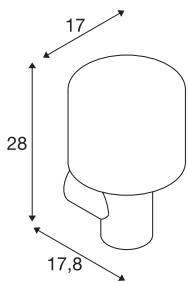

## TECHNICAL DATA

Item no.:	1004678
Primary nominal voltage	100-240V ~50/60Hz mA/V
Secondary power / secondary voltage	500 mA/V
Height	28.0 cm
Diameter	17.0 cm
Depth	17.8 cm
Net weight	2.177 kg
Gross weight	3.153 kg
IP Code	IP 65
Safety class	I
Impact resistance class	IK02
Impact resistance	0,20000000000000001 Joule
Assembly	Surface
Assembly details	Wall
Wattage	9 W
Lumen	560 / 600 lm
Colour temperature	3000/4000 Kelvin
Color	anthracite
CRI	>80
Minimum ambient temperature	-20 °C
Maximum ambient temperature	45 °C
BIG WHITE Page	650