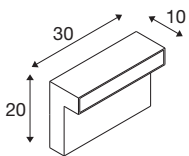

L-LINE OUT 30 FL

Outdoor LED free-standing light anthracite CCT switch 3000/4000K

Whether in gardens, along the paths and driveways of residential buildings, hotels or restaurants - with its variety of lights, the L-LINE OUT family lights the way outdoors. Despite their individual differences, the individual members share a design vocabulary in L-shape, which stands out with its clear lines. And when it comes to lighting technology, there are no compromises: the choice of light colour (3000/4000K), which can be selected during the easy installation process, and IP protection class 65 are just some of the benefits of the L-LINE OUT.

TECHNICAL DATA

Item no.:	1003536
Number of different light outlets	1
Primary nominal voltage	220-240V ~50/60Hz mA/V
Secondary power / secondary voltage	500 mA/V
Length	30.0 cm
Width	10.0 cm
Height	20.0 cm
Net weight	2.334 kg
Gross weight	2.821 kg
IP Code	IP 65
Safety class	I
Impact resistance class	IK02
Impact resistance	0,20000000000000001 Joule
Assembly	Surface
Assembly details	Ground
Wattage	11.5 W
Lumen	800 / 810 lm
Colour temperature	3000/4000 Kelvin
Color	anthracite
CRI	>80
Binning	6
LXXBXX data	70/50

Service life	30000 h
Minimum ambient temperature	-20 °C
Maximum ambient temperature	45 °C
BIG WHITE Page	595

Accessories

228730	CONNECTION BOX , 3-pin, IP68
--------	------------------------------

Notes
