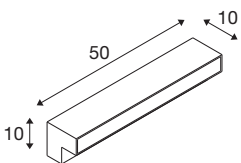

L-LINE OUT 60 FL

Outdoor LED free-standing light anthracite CCT switch 3000/4000K

Whether in gardens, along the paths and driveways of residential buildings, hotels or restaurants - with its variety of lights, the L-LINE OUT family lights the way outdoors. Despite their individual differences, the individual members share a design vocabulary in L-shape, which stands out with its clear lines. And when it comes to lighting technology, there are no compromises: the choice of light colour (3000/4000K), which can be selected during the easy installation process, and IP protection class 65 are just some of the benefits of the L-LINE OUT.

TECHNICAL DATA

Item no.:	1003535
Number of different light outlets	1
Primary nominal voltage	220-240V ~50/60Hz mA/V
Secondary power / secondary voltage	500 mA/V
Length	50.0 cm
Width	10.0 cm
Height	10.0 cm
Net weight	1.723 kg
Gross weight	2.157 kg
IP Code	IP 65
Safety class	I
Impact resistance class	IK02
Impact resistance	0,20000000000000001 Joule
Assembly	Surface
Assembly details	Ground
Wattage	11.5 W
Lumen	780 / 800 lm
Colour temperature	3000/4000 Kelvin
Color	anthracite
CRI	>80
Binning	6
LXXBXX data	70/50

Service life	30000 h
Minimum ambient temperature	-20 °C
Maximum ambient temperature	45 °C
BIG WHITE Page	595

Accessories

228730	CONNECTION BOX , 3-pin, IP68
--------	------------------------------

Notes
