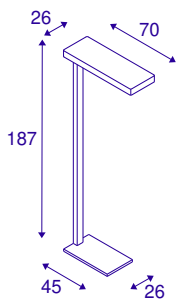

## TECHNICAL DATA

Item no.:	1003521
Lamps included	0
Number of different light outlets	2
Primary nominal voltage	220-240V ~50/60Hz mA/V
Secondary power / secondary voltage	226 mA/V
Length	70.0 cm
Width	26.0 cm
Height	187.0 cm
Net weight	14.492 kg
Gross weight	17.253 kg
IP Code	IP 20
Safety class	I
Impact resistance class	IK03
Impact resistance	0,3499999999999998 Joule
Assembly	Mobile
Wattage	35 W
Lumen	3700 lm
Colour temperature	4000 Kelvin
Beam angle	110 °
Color	anthracite
CRI	>80
UGR ≤	19.3000