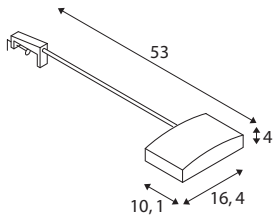

### Indoor LED display light silver 3000K

This rotating and swivelling high-voltage DISPLAY display light has several powerful LEDs and is available in two light colours. The light, which is made of aluminium and plastic, is mounted using the display clamp supplied. The electrical connection is provided by the supply cable featuring a mains plug and integrated driver, which can be connected directly to a 230V mains power supply.

## TECHNICAL DATA

Item no.:	1003493
Number of different light outlets	1
Primary nominal voltage	200-240V ~50/60Hz mA/V
Secondary power / secondary voltage	350 mA/V
Vertical tilting range	80 °
Horizontal rotation range	320 °
Length	53.0 cm
Width	16.4 cm
Height	4.0 cm
Depth	10.1 cm
Net weight	0.71 kg
Gross weight	0.76 kg
IP Code	IP 20
Safety class	II
Impact resistance class	IK03
Impact resistance	0,3499999999999998 Joule
Assembly	Mobile
Assembly details	Wall
Wattage	13 W
Lumen	1150 lm
Colour temperature	3000 Kelvin
Beam angle	120 °

Color	silver
CRI	>80
LXXBXX data	70/50
Service life	15000 h
BIG WHITE Page	277

**Notes**

---

---

---

---

---