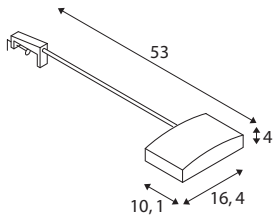

DISPLAY

Indoor LED display light silver 4000K

This rotating and swivelling high-voltage DISPLAY display light has several powerful LEDs and is available in two light colours. The light, which is made of aluminium and plastic, is mounted using the display clamp supplied. The electrical connection is provided by the supply cable featuring a mains plug and integrated driver, which can be connected directly to a 230V mains power supply.

TECHNICAL DATA

Item no.:	1003492
Number of different light outlets	1
Primary nominal voltage	200-240V ~50/60Hz mA/V
Secondary power / secondary voltage	350 mA/V
Vertical tilting range	80 °
Horizontal rotation range	320 °
Length	53.0 cm
Width	16.4 cm
Height	4.0 cm
Depth	10.1 cm
Net weight	0.71 kg
Gross weight	0.76 kg
IP Code	IP 20
Safety class	II
Impact resistance class	IK03
Impact resistance	0,3499999999999998 Joule
Assembly	Mobile
Assembly details	Wall
Wattage	13 W
Lumen	1350 lm
Colour temperature	4000 Kelvin
Beam angle	120 °

Color	silver
CRI	>80
LXXBXX data	70/50
Service life	15000 h
BIG WHITE Page	277

Notes
