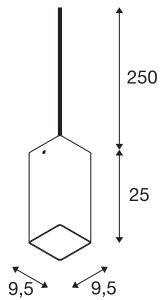

QUADRASS

Indoor pendant, E27, white

The QUADRASS pendant consists of a successful combination of metal and glass elements. The E27 socket behind the glass lampshade makes the QUADRASS ready for direct connection to the 230V mains power supply. In order to make the picture of the application as uniform as possible, wall lights with and without a reading light are also available.

TECHNICAL DATA

Item no.:	1003432
Socket	E27
Number of sockets	1
Primary nominal voltage	220-240V ~50/60Hz mA/V
Length	9.5 cm
Pendant length	250.0 cm
Width	9.5 cm
Height	25.0 cm
Net weight	1.143 kg
Gross weight	1.534 kg
IP Code	IP 20
Safety class	II
Assembly	Surface
Assembly details	Ceiling with Acc.
Wattage	40 W
Color	chrome
BIG WHITE Page	133