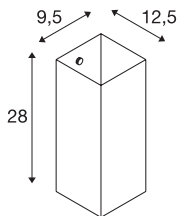

QUADRASS

indoor surface-mounted wall light, E27, white

The QUADRASS wall light consists of a successful combination of metal and glass elements. The E27 socket behind the glass lampshade makes the QUADRASS ready for direct connection to the 230V mains power supply. In order to make the picture of the application as uniform as possible, wall lights with a reading light and a pendant are also available.

TECHNICAL DATA

Item no.:	1003431
Socket	E27
Number of sockets	1
Primary nominal voltage	220-240V ~50/60Hz mA/V
Width	9.5 cm
Height	28.0 cm
Depth	12.5 cm
Net weight	1.27 kg
Gross weight	1.779 kg
IP Code	IP 20
Safety class	I
Assembly	Surface
Assembly details	Wall
Wattage	40 W
Color	white
BIG WHITE Page	201