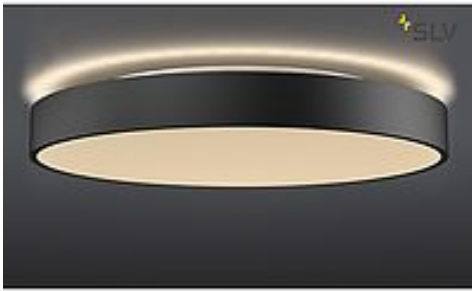

MEDO 60 CW

CORONA, LED Outdoor surface-mounted wall and ceiling light, DALI, black, 3000/4000K

Article number 1001898

Feed-in capability No

Lamp included No

Height 9.5 cm

Diameter 60 cm

Net weight 4.877 kg

Gross weight 6.424 kg

Voltage 220-240V ~50/60Hz sec. 1000mA

Protection class I

Beam angle 105 Degree

Material Aluminium/plastic PC

Colour black

Average lifespan 25000 Hours

Colour temperature 3000 Kelvin

Colour rendering index 80

Luminous flux 4870 lm

Energy efficiency class A++

Form round

Way of mounting Surface mounted / Ceiling mounted / Wall mounted

Light distribution type 1 direct - indirect

Light distribution type 2 rotational symmetric

The high-quality MEDO ceiling light impresses with its clear design form and the elegant contrast between the aluminium and plastic materials which have been used. There is also a coronal light outlet on the rear of the luminaire. The luminaire is available in black, white, and silver grey. The integrated Premium LED provides a pleasant lighting effect, and the built-in dimmable DALI LED driver makes it possible to connect directly to a 230V mains power supply. Using the appropriate accessories, this ceiling light can be converted into a pendant luminaire. The light colour can be switched between 3000 and 4000K.