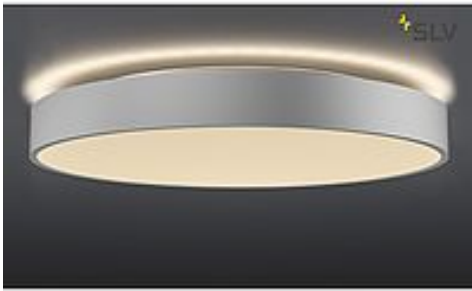

MEDO 60 CW

CORONA, LED Outdoor surface-mounted wall and ceiling light, TRIAC, silver-grey 3000/4000K

Article number 1001888

Feed-in capability No

Lamp included No

Height 9.5 cm

Diameter 60 cm

Net weight 4.828 kg

Gross weight 6.344 kg

Voltage 220-240V ~50/60Hz sec. 1050mA

Protection class I

Beam angle 105 Degree

Material Aluminium/plastic PC

Colour Silver-grey

Average lifespan 25000 Hours

Colour temperature 3000 Kelvin

Colour rendering index 80

Luminous flux 4870 lm

Energy efficiency class A++

Form round

Way of mounting Surface mounted / Ceiling mounted / Wall mounted

Light distribution type 1 direct

Light distribution type 2 rotational symmetric

The high-quality MEDO ceiling light impresses with its clear design form and the elegant contrast between the aluminium and plastic materials which have been used. There is also a coronal light outlet on the rear of the luminaire. The luminaire is available in black, white, and silver grey. The integrated Premium LED provides a pleasant lighting effect, and the built-in dimmable TRIAC LED driver makes it possible to connect directly to a 230V mains power supply. Using the appropriate accessories, this ceiling light can be converted into a pendant luminaire. The light colour can be switched between 3000 and 4000K.