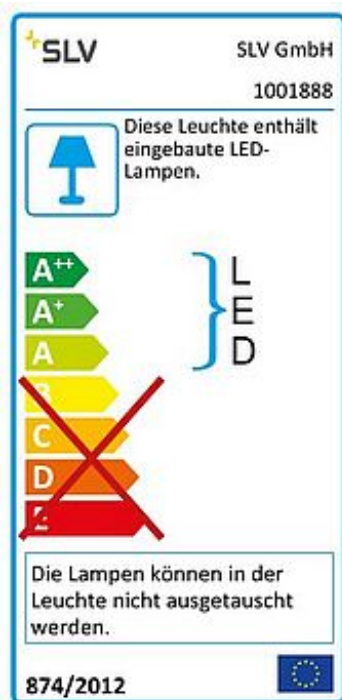

MEDO 60 CW

CORONA, LED Outdoor surface-mounted wall and ceiling light, TRIAC, silver-grey 3000/4000K

Article number 1001888

Feed-in capability No

Lamp included No

Height 9.5 cm

Diameter 60 cm

Net weight 4.828 kg

Gross weight 6.344 kg

Voltage 220-240V ~50/60Hz sec. 1050mA

Protection class I

Beam angle 105 Degree

Material Aluminium/plastic PC

Colour Silver-grey

Average lifespan 25000 Hours

Colour temperature 3000 Kelvin

Colour rendering index 80

Luminous flux 4870 lm

Energy efficiency class A++

Form round

Way of mounting Surface mounted / Ceiling mounted / Wall mounted

Light distribution type 1 direct

Light distribution type 2 rotational symmetric

The high-quality MEDO ceiling light impresses with its clear design form and the elegant contrast between the aluminium and plastic materials which have been used. There is also a coronal light outlet on the rear of the luminaire. The luminaire is available in black, white, and silver grey. The integrated Premium LED provides a pleasant lighting effect, and the built-in dimmable TRIAC LED driver makes it possible to connect directly to a 230V mains power supply. Using the appropriate accessories, this ceiling light can be converted into a pendant luminaire. The light colour can be switched between 3000 and 4000K.