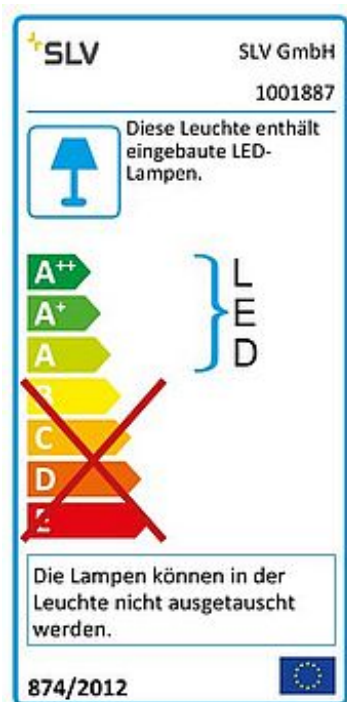

MEDO 60 CW

CORONA, LED Outdoor surface-mounted wall and ceiling light, TRIAC, white, 3000/4000K

Article number	1001887
Feed-in capability	No
Lamp included	No
Height	9.5 cm
Diameter	60 cm
Net weight	4.837 kg
Gross weight	6.368 kg
Voltage	220-240V ~50/60Hz sec. 1050mA
Protection class	I
Beam angle	105 Degree
Material	Aluminium/plastic PC
Colour	white
Average lifespan	25000 Hours
Colour temperature	3000 Kelvin
Colour rendering index	80
Luminous flux	4870 lm
Energy efficiency class	A++
Form	round
Way of mounting	Surface mounted / Ceiling mounted / Wall mounted
Light distribution type 1	direct
Light distribution type 2	rotational symmetric

The high-quality MEDO ceiling light impresses with its clear design form and the elegant contrast between the aluminium and plastic materials which have been used. There is also a coronal light outlet on the rear of the luminaire. The luminaire is available in black, white, and silver grey. The integrated Premium LED provides a pleasant lighting effect, and the built-in dimmable TRIAC LED driver makes it possible to connect directly to a 230V mains power supply. Using the appropriate accessories, this ceiling light can be converted into a pendant luminaire. The light colour can be switched between 3000 and 4000K.