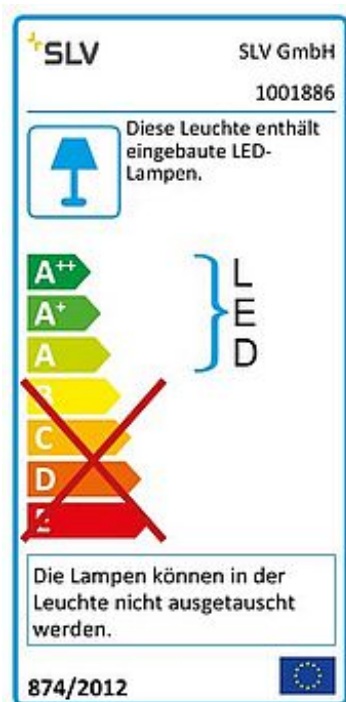

## MEDO 60 CW

CORONA, LED Outdoor surface-mounted wall and ceiling light, TRIAC, black, 3000/4000K

Article number	1001886
Feed-in capability	No
Lamp included	No
Height	9.5 cm
Diameter	60 cm
Net weight	4.828 kg
Gross weight	6.394 kg
Voltage	220-240V ~50/60Hz sec. 1050mA
Protection class	I
Beam angle	105 Degree
Material	Aluminium/plastic PC
Colour	black
Average lifespan	25000 Hours
Colour temperature	3000 Kelvin
Colour rendering index	80
Luminous flux	4870 lm
Energy efficiency class	A++
Form	round
Way of mounting	Surface mounted / Ceiling mounted / Wall mounted
Light distribution type 1	direct
Light distribution type 2	rotational symmetric

The high-quality MEDO ceiling light impresses with its clear design form and the elegant contrast between the aluminium and plastic materials which have been used. There is also a coronal light outlet on the rear of the luminaire. The luminaire is available in black, white, and silver grey. The integrated Premium LED provides a pleasant lighting effect, and the built-in dimmable TRIAC LED driver makes it possible to connect directly to a 230V mains power supply. Using the appropriate accessories, this ceiling light can be converted into a pendant luminaire. The light colour can be switched between 3000 and 4000K.