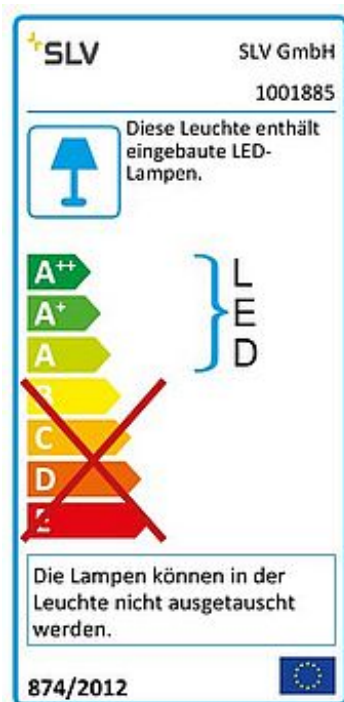

MEDO 40 CW

CORONA, LED Outdoor surface-mounted wall and ceiling light, TRIAC, silver-grey 3000/4000K

Article number 1001885

Feed-in capability No

Lamp included No

Height 9.5 cm

Diameter 38 cm

Net weight 2.15 kg

Gross weight 2.994 kg

Voltage 220-240V ~50/60Hz sec. 700mA

Protection class I

Beam angle 105 Degree

Material Aluminium/plastic PC

Colour Silver-grey

Average lifespan 25000 Hours

Colour temperature 3000 Kelvin

Colour rendering index 80

Luminous flux 2950 lm

Energy efficiency class A++

Form round

Way of mounting Surface mounted / Ceiling mounted / Wall mounted

Light distribution type 1 direct

Light distribution type 2 rotational symmetric

The high-quality MEDO ceiling light impresses with its clear design form and the elegant contrast between the aluminium and plastic materials which have been used. There is also a coronal light outlet on the rear of the luminaire. The luminaire is available in black, white, and silver grey. The integrated Premium LED provides a pleasant lighting effect, and the built-in dimmable TRIAC LED driver makes it possible to connect directly to a 230V mains power supply. Using the appropriate accessories, this ceiling light can be converted into a pendant luminaire. The light colour can be switched between 3000 and 4000K.