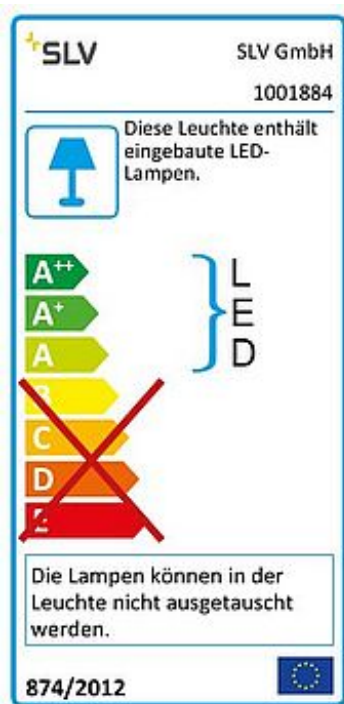

MEDO 40 CW

CORONA, LED Outdoor surface-mounted wall and ceiling light, TRIAC, white, 3000/4000K

Article number 1001884

Feed-in capability No

Lamp included No

Height 9.5 cm

Diameter 38 cm

Net weight 2.174 kg

Gross weight 3.009 kg

Voltage 220-240V ~50/60Hz sec. 700mA

Protection class I

Beam angle 105 Degree

Material Aluminium/plastic PC

Colour white

Average lifespan 25000 Hours

Colour temperature 3000 Kelvin

Colour rendering index 80

Luminous flux 2950 lm

Energy efficiency class A++

Form round

Way of mounting Surface mounted / Ceiling mounted / Wall mounted

Light distribution type 1 direct

Light distribution type 2 rotational symmetric

The high-quality MEDO ceiling light impresses with its clear design form and the elegant contrast between the aluminium and plastic materials which have been used. There is also a coronal light outlet on the rear of the luminaire. The luminaire is available in black, white, and silver grey. The integrated Premium LED provides a pleasant lighting effect, and the built-in dimmable TRIAC LED driver makes it possible to connect directly to a 230V mains power supply. Using the appropriate accessories, this ceiling light can be converted into a pendant luminaire. The light colour can be switched between 3000 and 4000K.