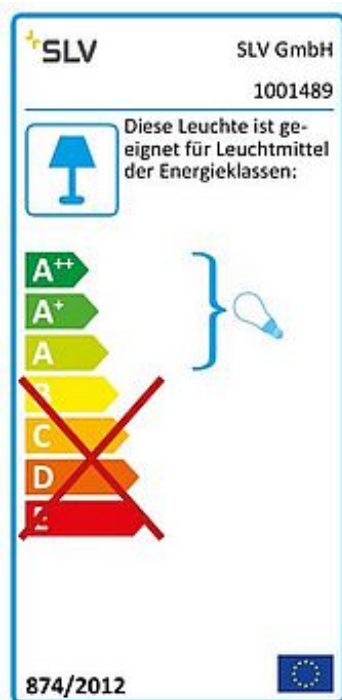

Diameter 12.7 cm

Net weight 2.1 kg

Gross weight 2.247 kg

Voltage 220-240V ~50/60Hz

Max. wattage 20 Watt

Protection class I

IP-rating IP 44

Material Stainless steel 304/acrylic glass

Colour Stainless steel

Energy efficiency class A++

Way of mounting Surface mounted / Surface ground / Surface ground with accessories

Lamp TC(...)SE

Form round

Light distribution type 1 diffuse

Light distribution type 2 rotational symmetric