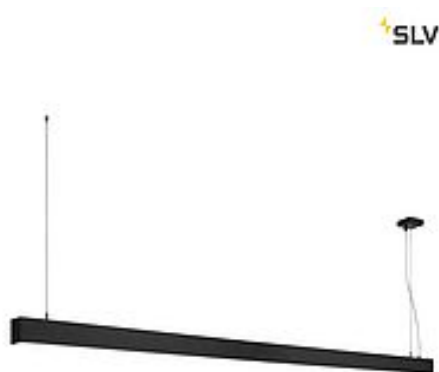

## GLENOS

professional pendant, LED, 4000K, black, 2 m, 43W

Article number	1001409
Feed-in capability	No
Lamp included	No
Length	205 cm
Width	5 cm
Height	7 cm
Pendant length	200 cm
Net weight	4.515 kg
Gross weight	5.2 kg
Voltage	220-240V ~50/60Hz sec. 1000mA
Protection class	I
Material	TBD
Colour	matt black
Average lifespan	35000 Hours
Colour temperature	4000 Kelvin
Colour rendering index	80
Luminous flux	6600 lm
Energy efficiency class	A++
Way of mounting	Surface mounted / Ceiling mounted
Form	square
Light distribution type 1	direct
Light distribution type 2	axis symmetric

The GLENOS pendant with a high-performance LED strip gives you a powerful, top-class LED lighting. The pendants are available in several lengths and colour variants and are fitted with a 2.50 m connection lead, which can be shortened individually. The GLENOS pendant is ready to connect to the 230 V mains supply thanks to the dimmable LED driver.