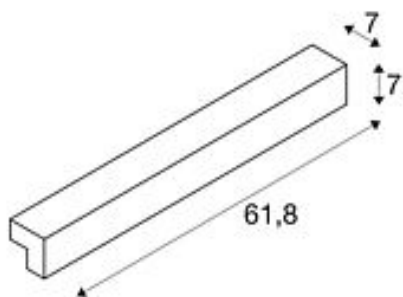

The L-LINE 120 wall and ceiling light, which is equipped with a warm-white LED module, is the ultimate LED solution for primary room illumination thanks to the LED output. The sleek and elegant L-LINE 120 is available in white, silver-grey and grey. Thanks to the integrated LED driver, the luminaire can be connected directly to a 230 Volt mains power supply.

Notes