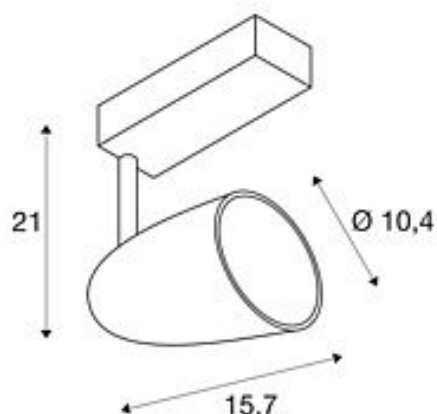

**SLV SPOT T**  
white, 3000K, incl. 3-circuit adapter

Article number	1001270
Feed-in capability	No
Lamp included	No
Tilt range	135 Degree
Rotation range	340 Degree
Length	23 cm
Width	10.4 cm
Height	21 cm
Net weight	1.3 kg
Gross weight	1.391 kg
Voltage	220-240V ~50/60Hz
Protection class	I
Beam angle	24 Degree
Material	TBD
Colour	white
Average lifespan	30000 Hours
Colour temperature	3000 Kelvin
Colour rendering index	80
Luminous flux	3100 lm
Energy efficiency class	A++
Way of mounting	Surface mounted / Ceiling mounted / Ceiling track
Light distribution type 1	direct
Light distribution type 2	rotational symmetric

The smooth SPOT T impresses with its simple optics as well as its feel.  
The luminaire has a 3-circuit adapter and high-performance LED fitted.

Notes

---

---

---