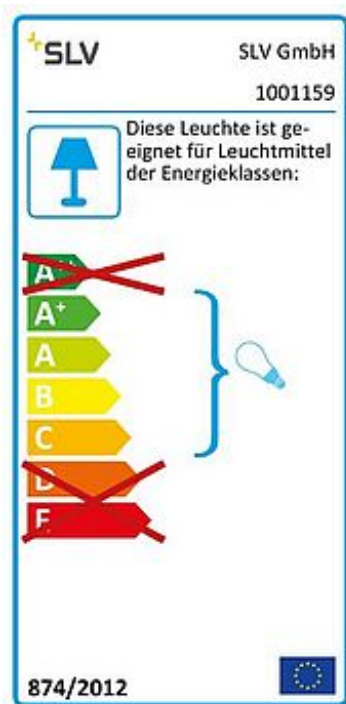

DOLIX OUT QR-C51

round, matt chrome

Article number	1001159
Feed-in capability	No
Lampholder / Socket	GX5.3
Number of light sources	1
Lamp included	No
Installation diameter	6.8 cm
Installation depth	11 cm
Height	11 cm
Diameter	8.2 cm
Net weight	0.162 kg
Gross weight	0.194 kg
Voltage	12V ~50Hz
Max. wattage	50 Watt
Protection class	III
IP-rating	IP 65
Energy efficiency class	A+
Way of mounting	Recessed mounted / Ceiling recessed
Lamp	QR-C51
Colour	matt chrome
Form	round
Light distribution type 1	direct
Material	Aluminium/glass

The DOLIX low-voltage recessed ceiling ring is made from aluminium and is equipped with a glass for protection against splashing water. Rated IP65 it can be used outdoors or in damp areas. To operate the recessed fitting, a matching transformer for low-voltage halogen lamps is required. This luminaire is suitable for lamps of energy classes: C - A+