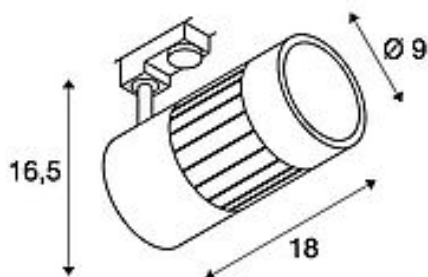

**SLV STRUCTEC**

spot for 3-circuit high-voltage track, 30W, LED, 4000K, 60°, white, incl. 3-circuit adapter

Article number	1001002
Feed-in capability	No
Lamp included	No
Tilt range	85 Degree
Rotation range	350 Degree
Length	16.8 cm
Height	16.5 cm
Diameter	9 cm
Net weight	1.11 kg
Gross weight	1.343 kg
Voltage	220-240V ~50/60Hz
Protection class	I
Beam angle	60 Degree
Average lifespan	30000 Hours
Colour temperature	4000 Kelvin
Colour rendering index	90
Luminous flux	3400 lm
Energy efficiency class	A++
Way of mounting	Surface mounted / Ceiling mounted / Ceiling track / Wall track
Colour	white
Light distribution type 1	direct
Light distribution type 2	rotational symmetric
Material	Aluminium

The STRUCTEC Rich Color Spot, which is available with different colours and beam angles, and with a suitable adapter for the 240V 3-circuit track system, is equipped with a high-performance COB LED module which is especially suitable for excellent colour reproduction thanks to having a CRI of >90.