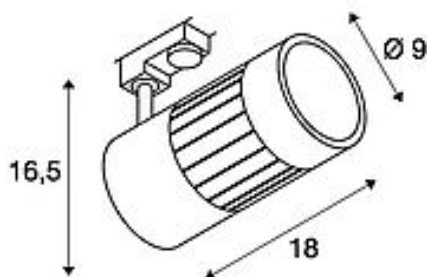

SLV STRUCTEC

spot for 3-circuit high-voltage track, 30W, LED, 3000K, 60°, white, incl. 3-circuit adapter

Article number	1000996
Feed-in capability	No
Lamp included	No
Tilt range	85 Degree
Rotation range	350 Degree
Length	16.8 cm
Height	16.5 cm
Diameter	9 cm
Net weight	1.115 kg
Gross weight	1.369 kg
Voltage	220-240V ~50/60Hz
Protection class	I
Beam angle	60 Degree
Average lifespan	30000 Hours
Colour temperature	3000 Kelvin
Colour rendering index	90
Luminous flux	3150 lm
Energy efficiency class	A++
Way of mounting	Surface mounted / Ceiling mounted / Ceiling track / Wall track
Colour	white
Light distribution type 1	direct
Light distribution type 2	rotational symmetric
Material	Aluminium

The STRUCTEC Rich Color Spot, which is available with different colours and beam angles, and with a suitable adapter for the 240V 3-circuit track system, is equipped with a high-performance COB LED module which is especially suitable for excellent colour reproduction thanks to having a CRI of >90.