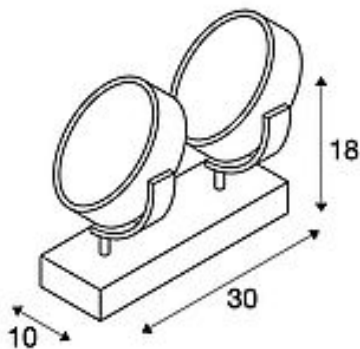

SLV KALU

floor stand, QPAR111, double-headed, white, max. 75W

Article number	1000924
Feed-in capability	No
Lampholder / Socket	GU10
Number of light sources	2
Lamp included	No
Tilt range	90 Degree
Rotation range	350 Degree
Length	30 cm
Width	10 cm
Height	18 cm
Net weight	1.071 kg
Gross weight	1.354 kg
Voltage	220-240V ~50/60Hz
Max. wattage	20 Watt
Protection class	I
Energy efficiency class	A++
Way of mounting	Portable
Lamp	QPAR111
Colour	white
Form	round
Light distribution type 1	direct
Material	Aluminium
Type of plug	Euro plug and mains plug

The puristic design of the KALU FLOOR 2 floor stand is the guarantee of completely free direction of the lamp head, and is optionally equipped with QPAR111 halogen lamps or suitable LED lamps. You therefore get a futuristic luminaire design with harmonious lighting. Available in brushed aluminium, white, or black, the KALU FLOOR 2 floor stand, including the foot switch in the power cable, is ready for direct connection to the 230V mains power supply. This luminaire is compatible with bulbs in energy classes: E - A++