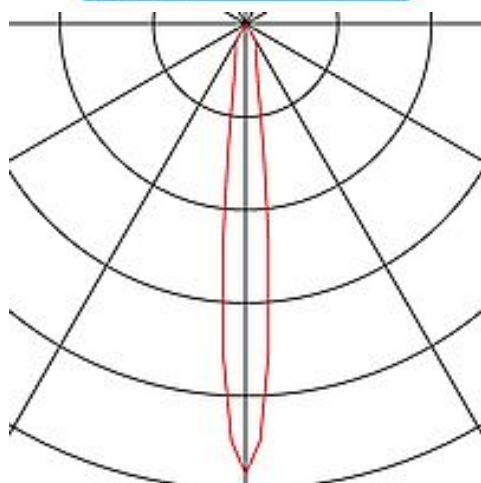

SLV REVILO

wall and ceiling light, LED, 2700K,white, 15°

Article number	1000902
Feed-in capability	No
Lamp included	No
Tilt range	180 Degree
Rotation range	350 Degree
Length	11.5 cm
Height	13 cm
Diameter	5 cm
Net weight	0.391 kg
Gross weight	0.488 kg
Voltage	100-240V ~50/60Hz sec. 500mA
Protection class	I
Beam angle	15 Degree
Average lifespan	30000 Hours
Colour temperature	2700 Kelvin
Colour rendering index	80
Luminous flux	620 lm
Energy efficiency class	A++
Way of mounting	Surface mounted / Ceiling mounted / Wall mounted
Colour	white
Form	cylindric
Light distribution type 1	direct
Light distribution type 2	rotational symmetric
Material	Aluminium/steel

The REVILO is available in white and black. It has a cylindrical spotlight which can be individually directed via a joint. The swivel and tilting range allows you to optimally light up the room. The integrated premium LEDs provide high energy efficiency. The built-in LED constant current driver allows it to be directly connected to a 230V mains power supply.