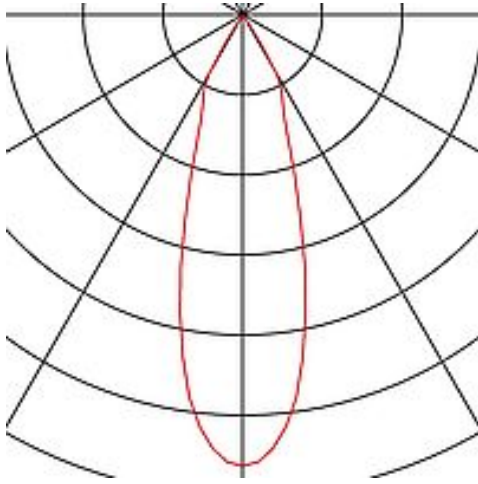

REVILO

wall and ceiling light, LED, 3000K, black, 36°

Article number	1000901
Feed-in capability	No
Lamp included	No
Tilt range	180 Degree
Rotation range	350 Degree
Length	11.5 cm
Height	13 cm
Diameter	5 cm
Net weight	0.389 kg
Gross weight	0.489 kg
Voltage	100-240V ~50/60Hz sec. 500mA
Protection class	I
Beam angle	36 Degree
Average lifespan	30000 Hours
Colour temperature	3000 Kelvin
Colour rendering index	80
Luminous flux	670 lm
Energy efficiency class	A++
Way of mounting	Surface mounted / Ceiling mounted / Wall mounted
Colour	black
Form	cylindric
Light distribution type 1	direct
Light distribution type 2	rotational symmetric
Material	Aluminium/steel

The REVILO is available in white and black. It has a cylindrical spotlight which can be individually directed via a joint. The swivel and tilting range allows you to optimally light up the room. The integrated premium LEDs provide high energy efficiency. The built-in LED constant current driver allows it to be directly connected to a 230V mains power supply.